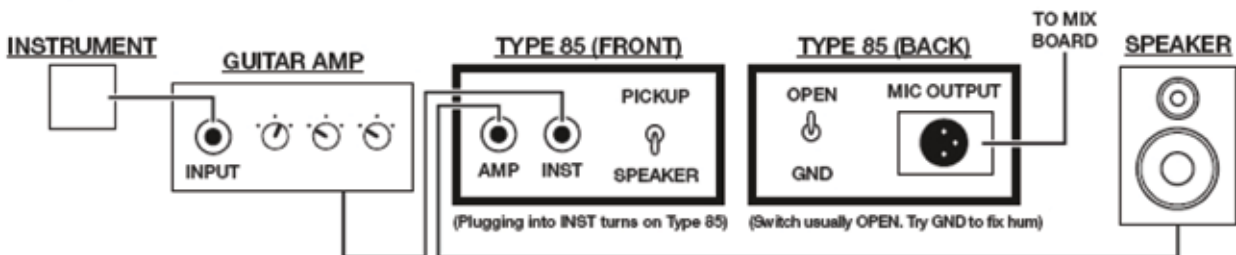

Typical Lead Guitar Setup

Europe, Middle East, Africa:
Shure Europe GmbH
Wannenackerstr. 28
74078 Heilbronn, Germany

Phone: 49-7131-7214-0
Fax: 49-7131-7214-14
Email: info@shure.de

United States:
Shure Incorporated
5800 West Touhy Avenue
Niles, IL 60714-4608 USA

Phone: 1-847-600-2000
Fax: 1-847-600-1212
Email: info@shure.com

Asia, Pacific:
Shure Asia Limited
Unit 301, 3rd Floor
Citicorp Centre
18, Whitfield Road
Causeway Bay, Hong Kong

Phone: 852-2893-4290
Fax: 852-2893-4055
Email: info@shure.com.hk

Canada, Latin America,
Caribbean:
Shure Incorporated
5800 West Touhy Avenue
Niles, IL 60714-4608 USA

Phone: 1-847-600-2000
Fax: 1-847-600-6446
Email: international@shure.com